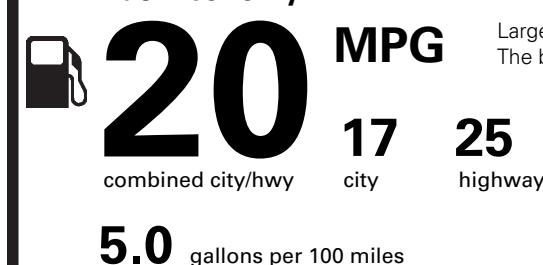

FUNCTIONAL

- 360 DEGREE CAMERA
- ACTIVE PARK ASSIST
- ADAPTIVE CRUISE CONTROL W/STOP-AND-GO
- ADAPTIVE STEERING
- ADAPTIVE SUSPENSION
- HEAD-UP DISPLAY
- LANE-KEEPING SYSTEM
- LINCOLN CONNECT - 4G MODEM W/WIFI CAPABILITY
- RAIN-SENSING WIPERS
- REVEL® AUDIO W/13-SPKRS
- SYNC3® W/ VOICE ACT NAV
- WINDSHIELD WIPER DE-ICER

SAFETY/SECURITY

- ADVANCETRAC ESC
- AIRBAGS-DRVR&PASS KNEE
- AIRBAGS-DUAL-STAGE FRONT
- AIRBAGS-SIDE IMPACT/SAFETY CANOPY SIDE AIR CURTAINS
- BLIND SPOT DETECTION W/CTA
- PERIMETER ALARM
- PERSONAL SAFETY SYSTEM™
- PRE-COLLISION ASSIST W/AEB
- TIRE PRESSURE MONITOR SYS

WARRANTY

- 4YR/50K MILE WARRANTY
- 4YR/50K PICKUPDELIVERY SVC
- 6YR/70K MI POWERTRAIN WARR

INCLUDED ON THIS VEHICLE

EQUIPMENT GROUP 300A

OPTIONAL EQUIPMENT/OTHER

	(MSRP)
MONOCHROMATIC DISC PKG	NO CHARGE
LUXURY PACKAGE	4,750.00
.245/40R20 A/S	
.PREMIUM LED HEADLAMPS	
.SINGLE SLOT CD PLAYER	
.REVEL ULTIMA AUDIO 19 SPEAKER	
HEATED REAR SEATS	NO CHARGE
30-WAY ACTIVE MOTION SEATS	1,500.00
SIGNATURE MONOCHROMATIC PKG	1,595.00
.20" MACH PREM PTD ALUM WHEEL	
CARGO NET	NO CHARGE

PRICE INFORMATION

BASE PRICE	$61,870.00
TOTAL OPTIONS/OTHER	7,845.00
TOTAL VEHICLE & OPTIONS/OTHER	69,715.00
DESTINATION & DELIVERY	995.00
TOTAL BEFORE DISCOUNTS	70,710.00
MONOCHROMATIC DISC PKG	- 500.00
TOTAL SAVINGS	- 500.00

EPA DOT Fuel Economy and Environment

Gasoline Vehicle

Fuel Economy

Large Cars range from 14 to 111 MPG. The best vehicle rates 136 MPGe.

You spend **$2,500**

more in fuel costs over 5 years compared to the average new vehicle.

Annual fuel cost **$2,000**