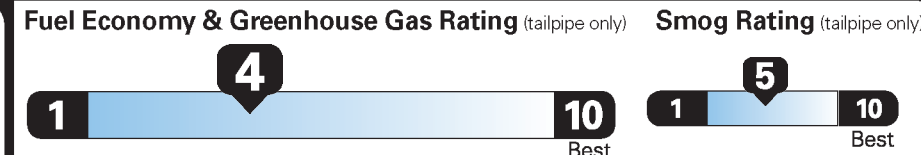

2020 MODEL YEAR	
PRISTINE WHITE METALLIC	695.00
MONOCHROMATIC DISC PKG	NO CHARGE
LUXURY PACKAGE	4,750.00
.245/40R20 A/S	
.PREMIUM LED HEADLAMPS	
.SINGLE SLOT CD PLAYER	
.REVEL ULTIMA AUDIO 19 SPEAKER	
HEATED REAR SEATS	NO CHARGE
30-WAY ACTIVE MOTION SEATS	1,500.00
SIGNATURE MONOCHROMATIC PKG	1,595.00
.20" MACH PREM PTD ALUM WHEEL	
CARGO NET	NO CHARGE

(MSRP)

PRICE INFORMATION

BASE PRICE	$61,870.00
TOTAL OPTIONS/OTHER	8,540.00
TOTAL VEHICLE & OPTIONS/OTHER	70,410.00
DESTINATION & DELIVERY	995.00
TOTAL BEFORE DISCOUNTS	71,405.00
MONOCHROMATIC DISC PKG	- 500.00
TOTAL SAVINGS	- 500.00

(MSRP)

RAMP ONE		CONVOY
CY51		
RAMP TWO		ITEM #:
		45-4012 O/T 2
This label is affixed pursuant to the Federal Automobile Information Disclosure Act. Gasoline, License, and Title Fees, State and Local taxes are not included. Dealer installed options or accessories are not included unless listed above.		

TOTAL MSRP $70,905.00

Whether you decide to lease or finance your vehicle, you'll find the choices that are right for you. See your Lincoln Dealer for details or visit www.lincolnaf.com.

LA301 N RD 2X 015 000213 01 30 20

EPA DOT Fuel Economy and Environment

Gasoline Vehicle

Fuel Economy

20 MPG
combined city/hwy

17 city
25 highway

5.0 gallons per 100 miles

Large Cars range from 14 to 111 MPG. The best vehicle rates 136 MPGe.

You spend **$2,500** more in fuel costs over 5 years compared to the average new vehicle.

Annual fuel cost **$2,000**

This vehicle emits 452 grams CO₂ per mile. The best emits 0 grams per mile (tailpipe only). Producing and distributing fuel also create emissions; learn more at fuelconomy.gov.

Actual results will vary for many reasons, including driving conditions and how you drive and maintain your vehicle. The average new vehicle gets 27 MPG and costs $7,500 to fuel over 5 years. Cost estimates are based on 15,000 miles per year at $2.70 per gallon. MPGe is miles per gasoline gallon equivalent. Vehicle emissions are a significant cause of climate change and smog.

fuelconomy.gov

Calculate personalized estimates and compare vehicles

Smartphone QR Code™

GOVERNMENT 5-STAR SAFETY RATINGS

Overall Vehicle Score ★★★★★

Based on the combined ratings of frontal, side and rollover. Should ONLY be compared to other vehicles of similar size and weight.

Frontal Crash Driver Passenger ★★★★★

Based on the risk of injury in a frontal impact. Should ONLY be compared to other vehicles of similar size and weight.

Side Crash Front seat Rear seat ★★★★★

Based on the risk of injury in a side impact.

Rollover ★★★★★

Based on the risk of rollover in a single-vehicle crash.

Star ratings range from 1 to 5 stars (★★★★★), with 5 being the highest.

Source: National Highway Traffic Safety Administration (NHTSA).

www.safercar.gov or 1-888-327-4236

1LN6L9NP8L5603325

WARNING: Operating, servicing and maintaining a passenger vehicle, pickup truck, van, or off-road vehicle can expose you to chemicals including engine exhaust, carbon monoxide, phthalates, and lead, which are known to the State of California to cause cancer and birth defects or other reproductive harm. To minimize exposure, avoid breathing exhaust, do not idle the engine except as necessary, service your vehicle in a well-ventilated area and wear gloves or wash your hands frequently when servicing your vehicle. For more information go to www.P65Warnings.ca.gov/passenger-vehicle.

SCAN OR TEXT 1LL5603325 TO 59173

Msg & Data rates may apply. Text HELP for help

www.lincoln.com/help/privacy-terms/

Lincoln Protect™

Insist on Lincoln Protect! The only extended service plan fully backed by Lincoln and honored at every Lincoln dealership in the U.S., Canada and Mexico. See your Lincoln dealer or visit www.LincolnOwner.com