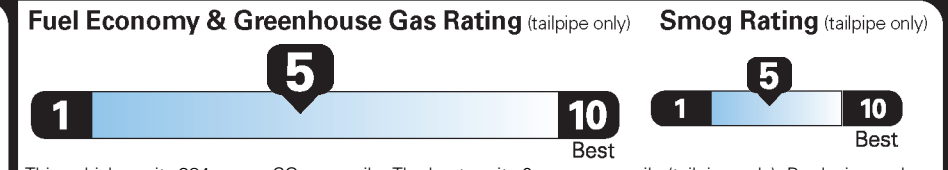

OPTIONAL EQUIPMENT/OTHER

- .245/60R18 A/S BSW TIRES
50 STATE EMISSIONS

NO CHARGE

PRICE INFORMATION

BASE PRICE	\$41,040.00
TOTAL OPTIONS/OTHER	2,065.00
TOTAL VEHICLE & OPTIONS/OTHER	43,105.00
DESTINATION & DELIVERY	995.00
TOTAL BEFORE DISCOUNTS	44,100.00
EQUIPMENT GROUP SAVINGS	- 250.00

EPA DOT Fuel Economy and Environment

Gasoline Vehicle

Fuel Economy

23 MPG
combined city/hwy

21 city
26 highway

4.3 gallons per 100 miles

Small SUVs range from 16 to 120 MPG. The best vehicle rates 136 MPGe.

You spend **\$1,250** more in fuel costs over 5 years compared to the average new vehicle.

Annual fuel cost **\$1,750**

This vehicle emits 384 grams CO₂ per mile. The best emits 0 grams per mile (tailpipe only). Producing and distributing fuel also create emissions; learn more at fueleconomy.gov.