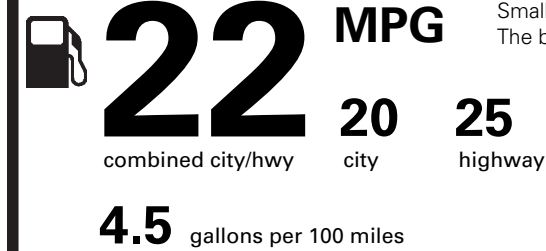

(MSRP)

NO CHARGE
280.00

PRICE INFORMATION

BASE PRICE	\$50,995.00
TOTAL OPTIONS/OTHER	280.00
TOTAL VEHICLE & OPTIONS/OTHER	51,275.00
DESTINATION & DELIVERY	995.00

EPA DOT Fuel Economy and Environment

Gasoline Vehicle

Fuel Economy

Small SUVs range from 16 to 120 MPG. The best vehicle rates 136 MPGe.

You spend **\$1,750**

more in fuel costs over 5 years compared to the average new vehicle.

Annual fuel cost **\$1,850**

Fuel Economy & Greenhouse Gas Rating (tailpipe only) Smog Rating (tailpipe only)