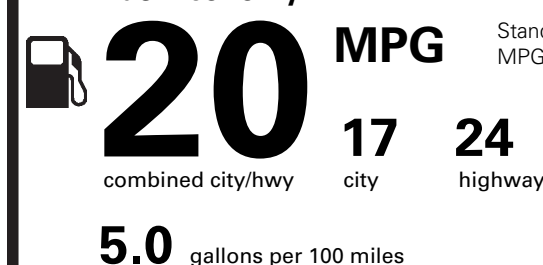

FUNCTIONAL

- 360 DEGREE CAMERA
- CRUISE CONTROL
- INTELLIGENT ACCESS W/PUSH BUTTON START
- LANE-KEEPING SYSTEM
- LINCOLN CONNECT - 4G MODEM WITH WIFI CAPABILITY
- LINCOLN DRIVE MODES
- PIANO KEY SHIFTER
- RAIN-SENSING WIPERS
- REMOTE KEYLESS ENTRY
- REMOTE START
- REVEL AUDIO W/14 SPEAKERS
- SECURICODE™ KEYLESS KEYPAD
- SYNC3® W/ VOICE ACT NAV

SAFETY/SECURITY

- ADVANCETRAC WITH RSC
- AIRBAGS - SAFETY CANOPY
- AUTO HIGH BEAMS
- BLIND SPOT DETECTION W/CTA
- DRIVER/PASS KNEE AIR BAGS
- DUAL STAGE FRONT AIRBAGS
- PERIMETER ALARM
- PERSONAL SAFETY SYSTEM™
- PRE-COLLISION ASSIST W/AEB
- TIRE PRESSURE MONITOR SYS

WARRANTY

- 4YR/50K MILE WARRANTY
- 4YR/50K PICKUPDELIVERY SVC
- 6YR/70K MI POWERTRAIN WARR

INCLUDED ON THIS VEHICLE

1. **EQUIPMENT GROUP 201A** (MSRP) 4,930.00
2. •ELEMENTS PACKAGE PLUS
   - •LINCOLN CO-PILOT 360 PLUS PKG
   - •PANORAMIC VISTA ROOF W/PWR SH

OPTIONAL EQUIPMENT/OTHER

1. 2020 MODEL YEAR BURGUNDY VELVET MET TINTED CC (MSRP) 695.00
2. .20" MACH MAGNETIC PAINT WHEEL
   - .P255/55R20 A/S TIRES
   - 50 STATE EMISSIONS NO CHARGE

PRICE INFORMATION

BASE PRICE	58,700.00
TOTAL OPTIONS/OTHER	5,625.00
TOTAL VEHICLE & OPTIONS/OTHER	64,325.00
DESTINATION & DELIVERY	1,095.00
TOTAL BEFORE DISCOUNTS	65,420.00
EQUIPMENT GROUP SAVINGS	- 500.00

EPA DOT Fuel Economy and Environment

Gasoline Vehicle

Fuel Economy

Standard SUVs range from 13 to 101 MPG. The best vehicle rates 136 MPGe.

You spend **$2,500**

more in fuel costs over 5 years compared to the average new vehicle.

Annual fuel cost **$2,000**