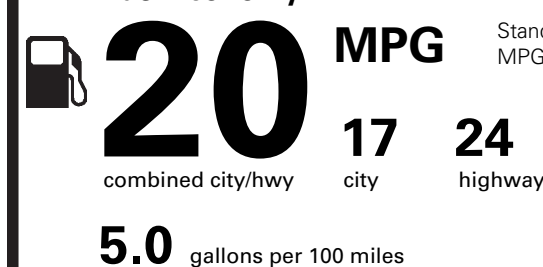

FUNCTIONAL

- 360 DEGREE CAMERA
- CRUISE CONTROL
- INTELLIGENT ACCESS W/PUSH BUTTON START
- LANE-KEEPING SYSTEM
- LINCOLN CONNECT - 4G MODEM WITH WIFI CAPABILITY
- LINCOLN DRIVE MODES
- PIANO KEY SHIFTER
- RAIN-SENSING WIPERS
- REMOTE KEYLESS ENTRY
- REMOTE START
- REVEL AUDIO W/14 SPEAKERS
- SECURICODE™ KEYLESS KEYPAD
- SYNC3® W/ VOICE ACT NAV

SAFETY/SECURITY

- ADVANCETRAC WITH RSC
- AIRBAGS - SAFETY CANOPY
- AUTO HIGH BEAMS
- BLIND SPOT DETECTION W/CTA
- DRIVER/PASS KNEE AIR BAGS
- DUAL STAGE FRONT AIRBAGS
- PERIMETER ALARM
- PERSONAL SAFETY SYSTEM™
- PRE-COLLISION ASSIST W/AEB
- TIRE PRESSURE MONITOR SYS

WARRANTY

- 4YR/50K MILE WARRANTY
- 4YR/50K PICKUPDELIVERY SVC
- 6YR/70K MI POWERTRAIN WARR

INCLUDED ON THIS VEHICLE

EQUIPMENT GROUP 202A

- •ELEMENTS PACKAGE PLUS
- •LINCOLN CO-PILOT 360 PLUS PKG
- •PANORAMIC VISTA ROOF W/PWR SH
- •22" MACH ALLOY WHL W/ORNAMENT
- •LUXURY PACKAGE
- •CLASS IV TRAILER TOW PACKAGE
- •ILLUMINATION PACKAGE

(MSRP)

11,625.00

OPTIONAL EQUIPMENT/OTHER

- P275/40R22 107 W-RATED TIRES
- 50 STATE EMISSIONS
- CONVENIENCE PACKAGE
- DYNAMIC HANDLING PACKAGE

NO CHARGE

2,200.00
3,000.00

PRICE INFORMATION

BASE PRICE	58,700.00
TOTAL OPTIONS/OTHER	16,825.00
TOTAL VEHICLE & OPTIONS/OTHER	75,525.00
DESTINATION & DELIVERY	1,095.00
TOTAL BEFORE DISCOUNTS	76,620.00
EQUIPMENT GROUP SAVINGS	- 1,500.00

EPA DOT Fuel Economy and Environment

Gasoline Vehicle

Fuel Economy

Standard SUVs range from 13 to 101 MPG. The best vehicle rates 136 MPGe.

You spend $2,500

more in fuel costs over 5 years compared to the average new vehicle.

Annual fuel cost $2,000