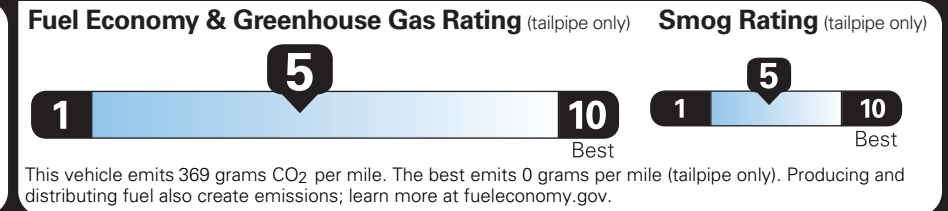

You spend $1,750 more in fuel costs over 5 years compared to the average new vehicle.

Annual fuel cost $2,050