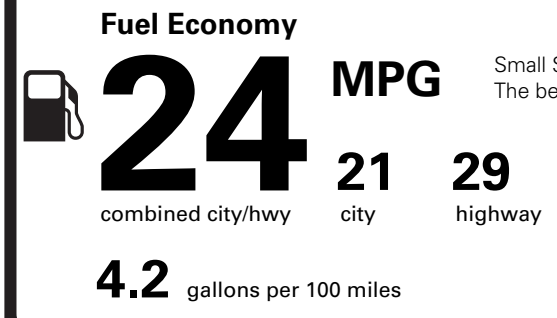

WARRANTY

- 4YR/50K MILE WARRANTY
- 4YR/50K PICKUPDELIVERY SVC
- 6YR/70K MI POWERTRAIN WARR

INCLUDED ON THIS VEHICLE

EQUIPMENT GROUP 102A

- AUTO AIR REFRESH
- DIGITAL SCENT
- HANDS-FREE PWR LIFTGATE
- PANO VISTA ROOF W/POWER SHADE
- REAR HTD SEATS W/SWITCH CNTRL
- REVEL AUDIO SYS W/14 SPEAKERS
- POWER CONVERTER-110V
- CONN PKG: 4 YR INCL W/LW-APP

(MSRP)

5,000.00

OPTIONAL EQUIPMENT/OTHER

- 2026 MODEL YEAR
- GRAY MATTER MET CC 750.00
- JET APPEARANCE PACKAGE 3,500.00
- .20" BRT MCH ALUM W/PNTD PCKTS
- .P255/55R20 A/S TIRES
- 18" MINI SPARE WHEEL AND TIRE 450.00
- 50 STATE EMISSIONS NO CHARGE
- BLUECRUISE EQUIP:4YRS INCL NO CHARGE
- FRONT LICENSE PLATE BRACKET NO CHARGE

DEALER INSTALLED OPTIONS

- Cargo Accessories & Mat Packag 515.00

PRICE INFORMATION

BASE PRICE $53,995.00
TOTAL OPTIONS/OTHER 10,215.00

(MSRP)

TOTAL VEHICLE & OPTIONS/OTHER 64,210.00
DESTINATION & DELIVERY 1,995.00

TOTAL MSRP $66,205.00

Scan The QR Code to get more details about this vehicle

This label is affixed pursuant to the Federal Automobile Information Disclosure Act. Gasoline, License, and Title Fees, State and Local taxes are not included. Dealer installed options or accessories are not included unless listed above.

SJ193 N RD82X 620 000498 09 19 25

EPA DOT Fuel Economy and Environment

Gasoline Vehicle